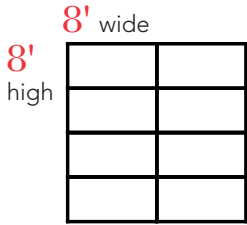

Select your glass type and structure color

1 Choose a panel style